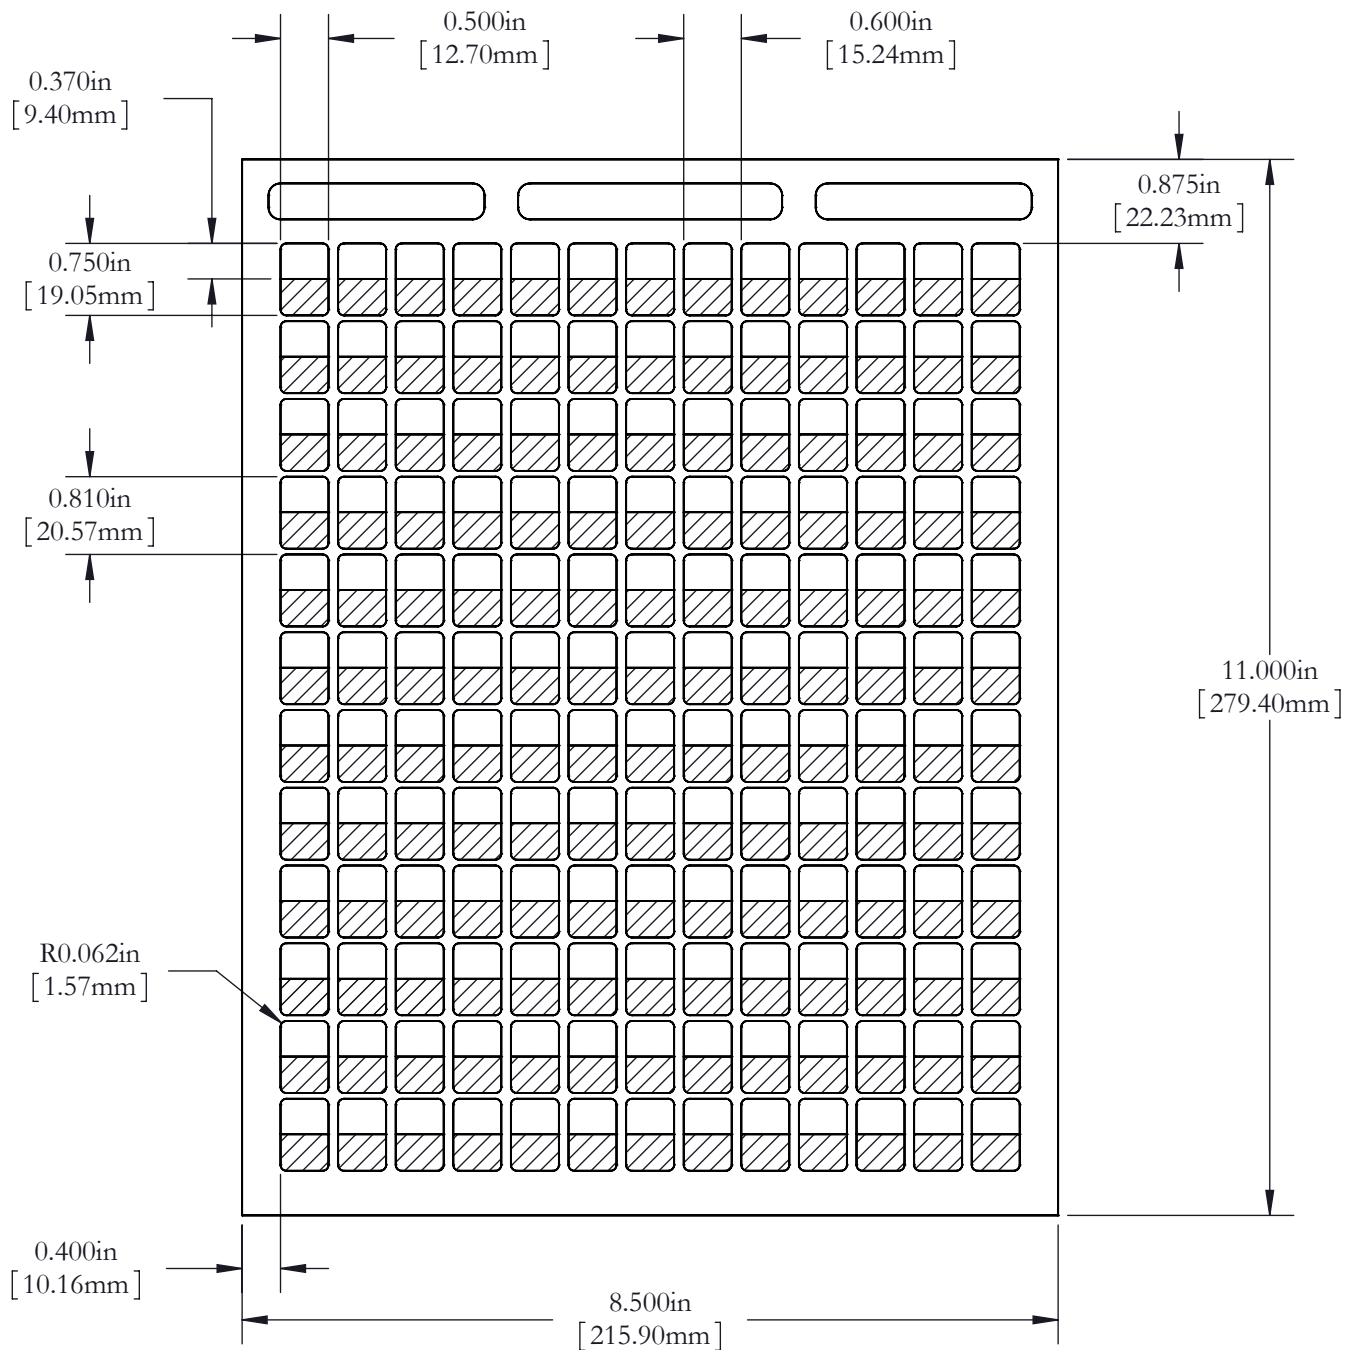

REVISIONS			
REV.	DESCRIPTION	DATE	APPROVED

 Clear

Cable Label Sheets

DIMENSIONS ARE IN INCHES
TOLERANCES:
FRACTIONAL $\pm 1/32$
TWO PLACE DECIMAL ± 0.01
THREE PLACE DECIMAL ± 0.005
ANGLES: $\pm 1^\circ$

LSL-70-603-999

Description:	Laser Printable Self Laminating Label			Width:	0.50	Left Margin:	0.40	PROPRIETARY AND CONFIDENTIAL THIS DESIGN IS THE PROPERTY OF ACCESSIBLE PRODUCTS CO. AND SHALL NOT BE USED OR REPRODUCED WITHOUT WRITTEN CONSENT.
Material:	603	Liner:	77 lb.	Height:	0.75	Top Margin:	0.875	
Min Diameter:	0.118	Max Diameter:	0.121	Write on Height:	0.37	Sheet Size:	8.5 x 11	
Date:	12/21/2009	Drawn By:	R. Henry	Horizontal Repeat:	0.60	Labels per Sheet:	156	
Dwg. Number:	LSL-70-603-999			Vertical Repeat:	0.81	Scale:	1:2	