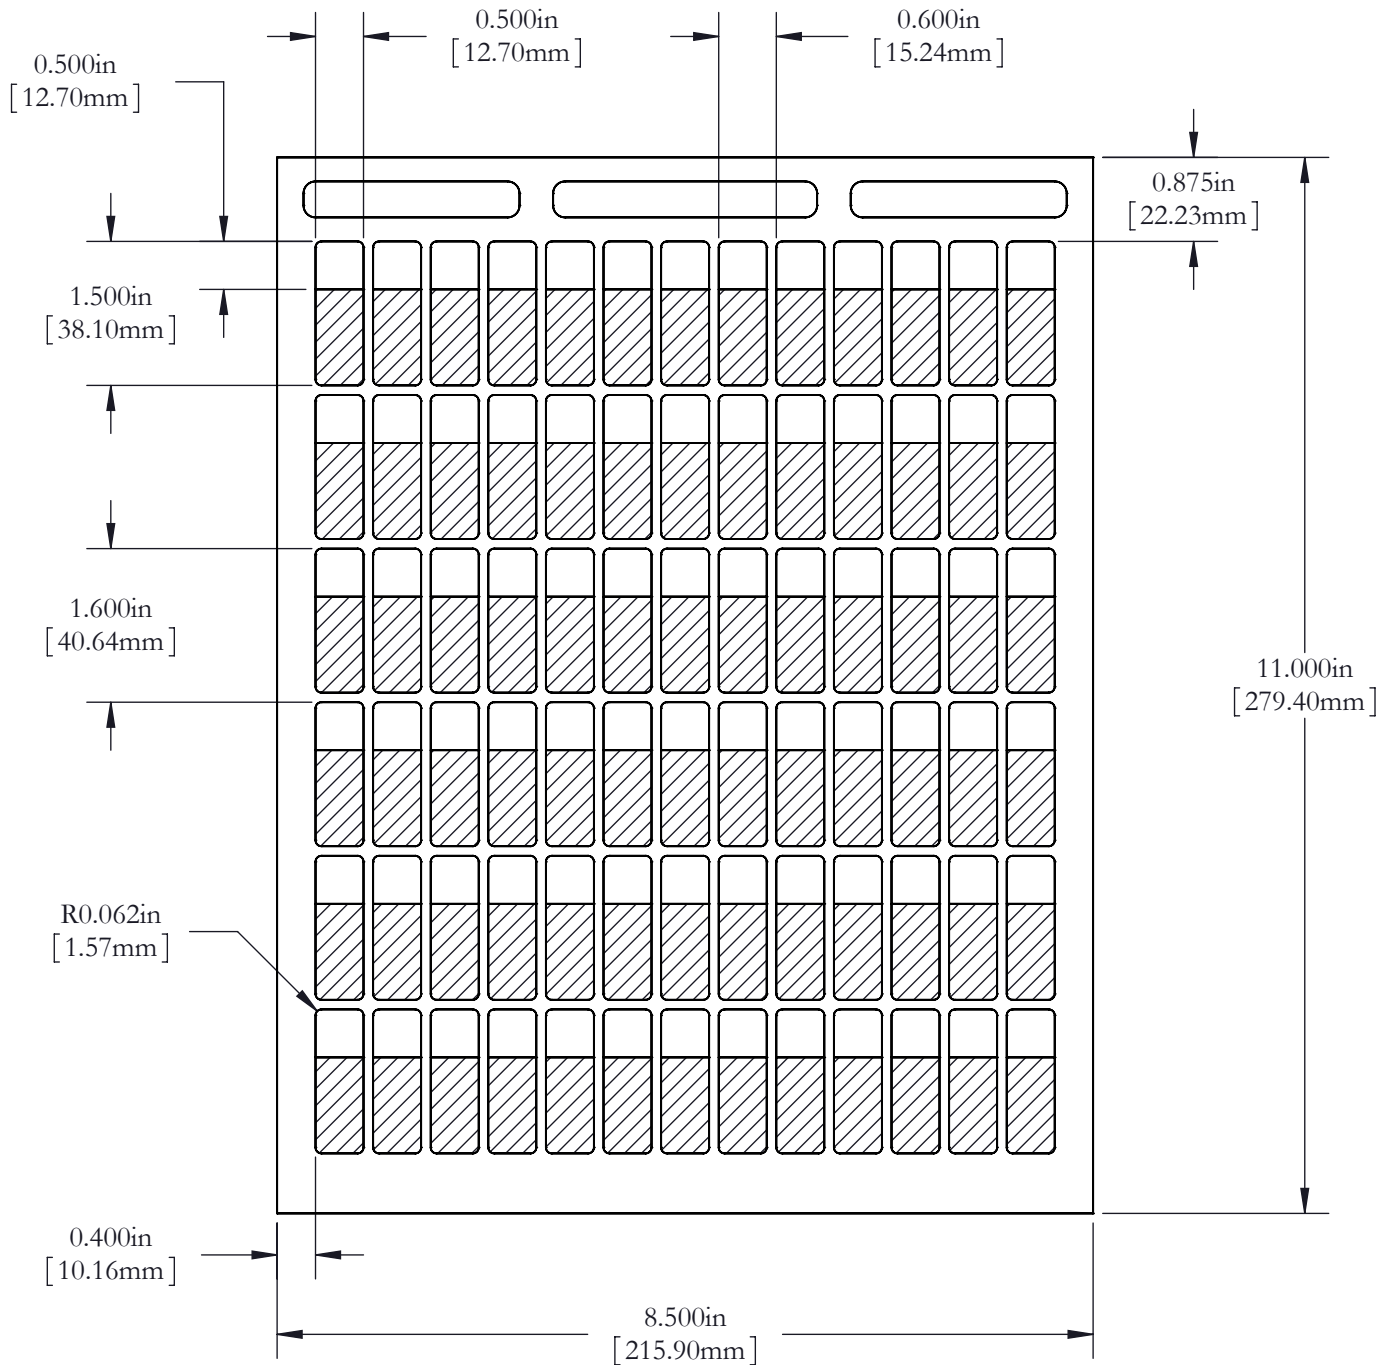

REVISIONS			
REV.	DESCRIPTION	DATE	APPROVED

 Clear

**Cable Label Sheets**

DIMENSIONS ARE IN INCHES  
TOLERANCES:  
FRACTIONAL  $\pm 1/32$   
TWO PLACE DECIMAL  $\pm 0.01$   
THREE PLACE DECIMAL  $\pm 0.005$   
ANGLES:  $\pm 1^\circ$

**LSL-71-602-999**

Description:	Laser Printable Self Laminating Label			Width:	0.50	Left Margin:	0.40	<b>PROPRIETARY AND CONFIDENTIAL</b>  THIS DESIGN IS THE PROPERTY OF ACCESSIBLE PRODUCTS CO. AND SHALL NOT BE USED OR REPRODUCED WITHOUT WRITTEN CONSENT.
Material:	602	Liner:	77 lb.	Height:	1.50	Top Margin:	0.875	
Min Diameter:	0.159	Max Diameter:	0.318	Write on Height:	0.50	Sheet Size:	8.5 x 11	
Date:	12/21/2009	Drawn By:	R. Henry	Horizontal Repeat:	0.60	Labels per Sheet:	78	
Dwg. Number:	LSL-71-602-999			Vertical Repeat:	1.60	Scale:	1:2	