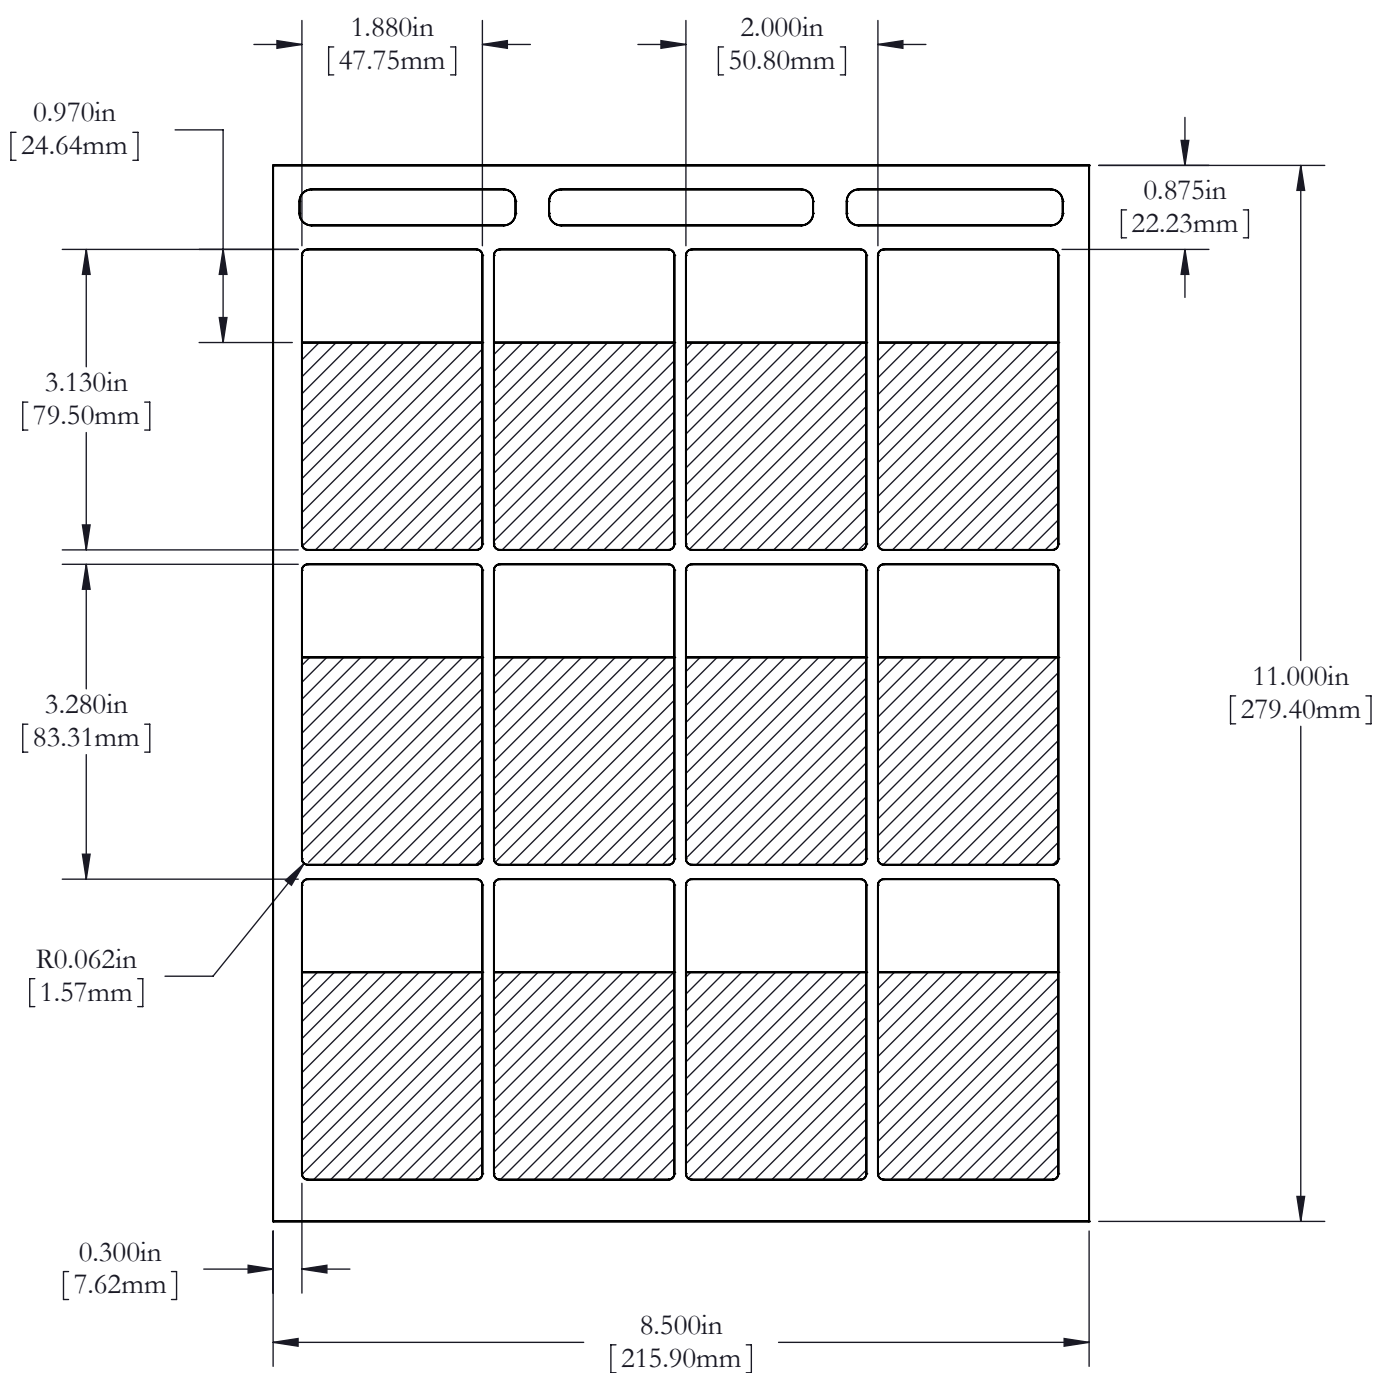

REVISIONS			
REV.	DESCRIPTION	DATE	APPROVED

 Clear

Cable Label Sheets

DIMENSIONS ARE IN INCHES
 TOLERANCES:
 FRACTIONAL ±1/32
 TWO PLACE DECIMAL ±0.01
 THREE PLACE DECIMAL ±0.005
 ANGLES: ±1°

LSL-80-602-999

Description:	Laser Printable Self Laminating Label			Width:	1.88	Left Margin:	0.30	PROPRIETARY AND CONFIDENTIAL THIS DESIGN IS THE PROPERTY OF ACCESSIBLE PRODUCTS CO. AND SHALL NOT BE USED OR REPRODUCED WITHOUT WRITTEN CONSENT.
Material:	602	Liner:	77 lb.	Height:	3.13	Top Margin:	0.875	
Min Diameter:	0.309	Max Diameter:	0.688	Write on Height:	0.97	Sheet Size:	8.5 x 11	
Date:	12/21/2009	Drawn By:	R. Henry	Horizontal Repeat:	2.00	Labels per Sheet:	12	
Dwg. Number:	LSL-80-602-999			Vertical Repeat:	3.28	Scale:	1:2	