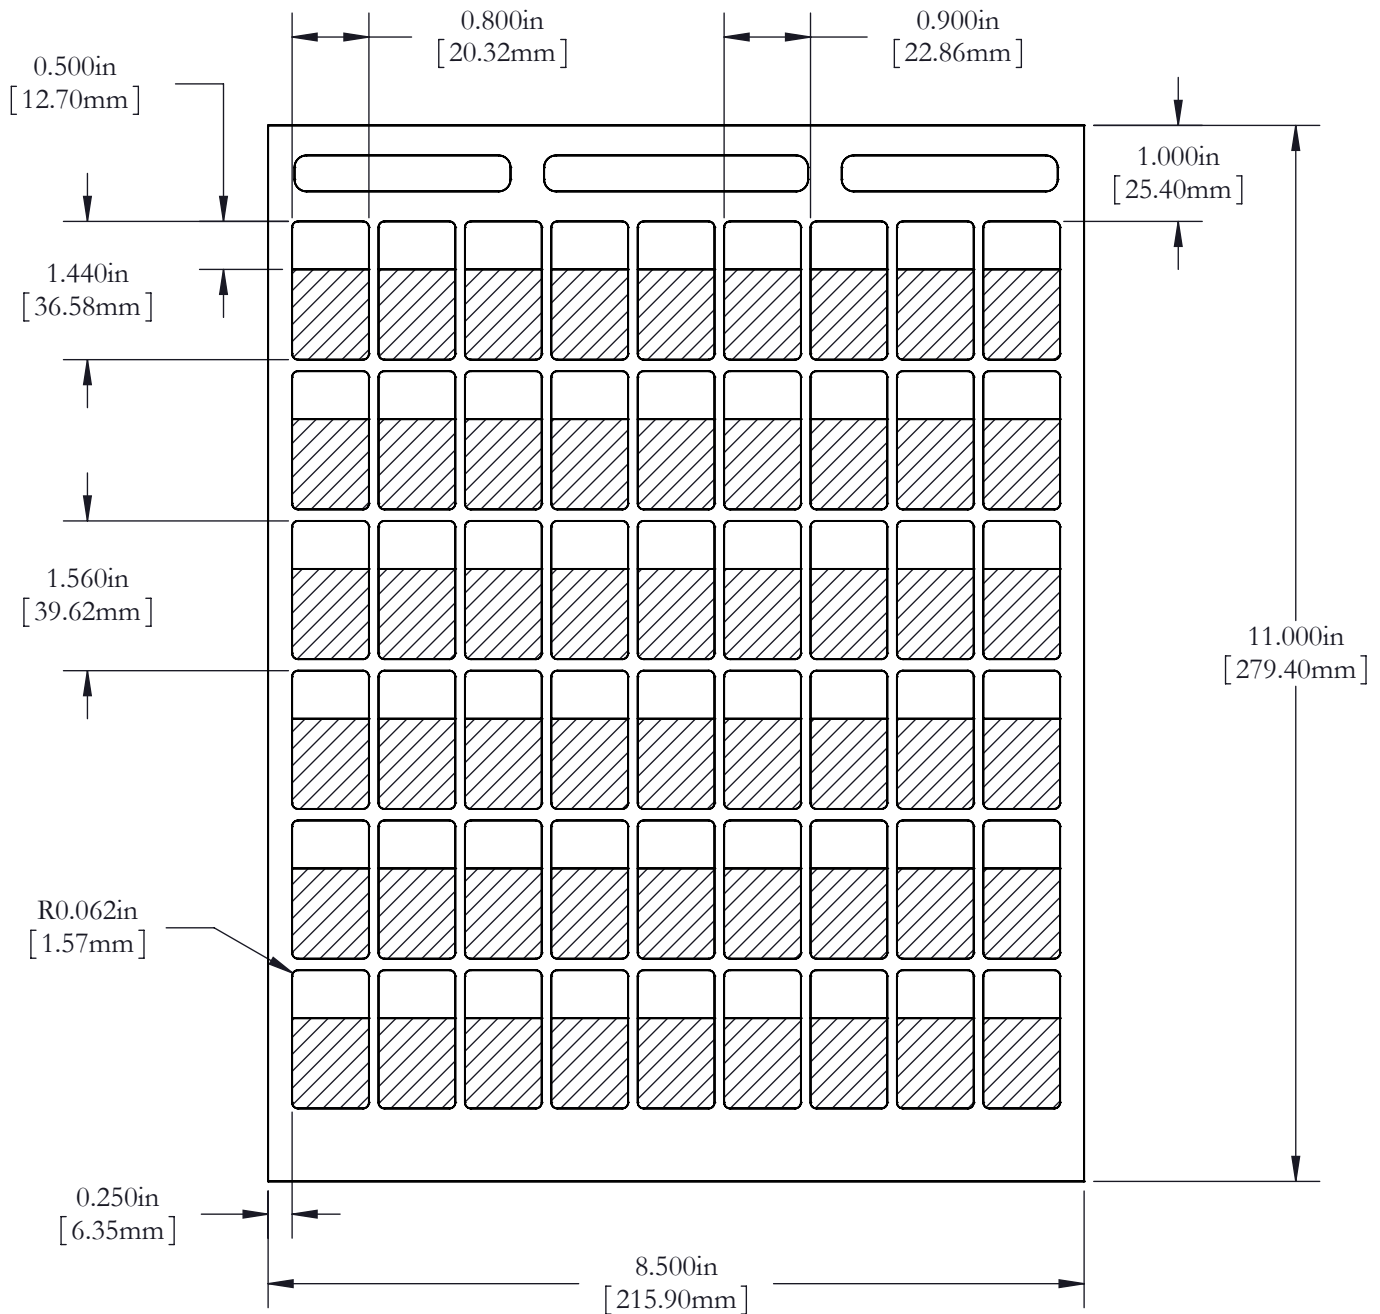

REVISIONS			
REV.	DESCRIPTION	DATE	APPROVED

 Clear

Cable Label Sheets

DIMENSIONS ARE IN INCHES
 TOLERANCES:
 FRACTIONAL $\pm 1/32$
 TWO PLACE DECIMAL ± 0.01
 THREE PLACE DECIMAL ± 0.005
 ANGLES: $\pm 1^\circ$

LSL-81-602-999

Description:	Laser Printable Self Laminating Label			Width:	0.80	Left Margin:	0.25	PROPRIETARY AND CONFIDENTIAL THIS DESIGN IS THE PROPERTY OF ACCESSIBLE PRODUCTS CO. AND SHALL NOT BE USED OR REPRODUCED WITHOUT WRITTEN CONSENT.
Material:	602	Liner:	77 lb.	Height:	1.44	Top Margin:	1.00	
Min Diameter:	0.159	Max Diameter:	0.299	Write on Height:	0.50	Sheet Size:	8.5 x 11	
Date:	12/21/2009	Drawn By:	R. Henry	Horizontal Repeat:	0.90	Labels per Sheet:	54	
Dwg. Number:	LSL-81-602-999			Vertical Repeat:	1.56	Scale:	1:2	