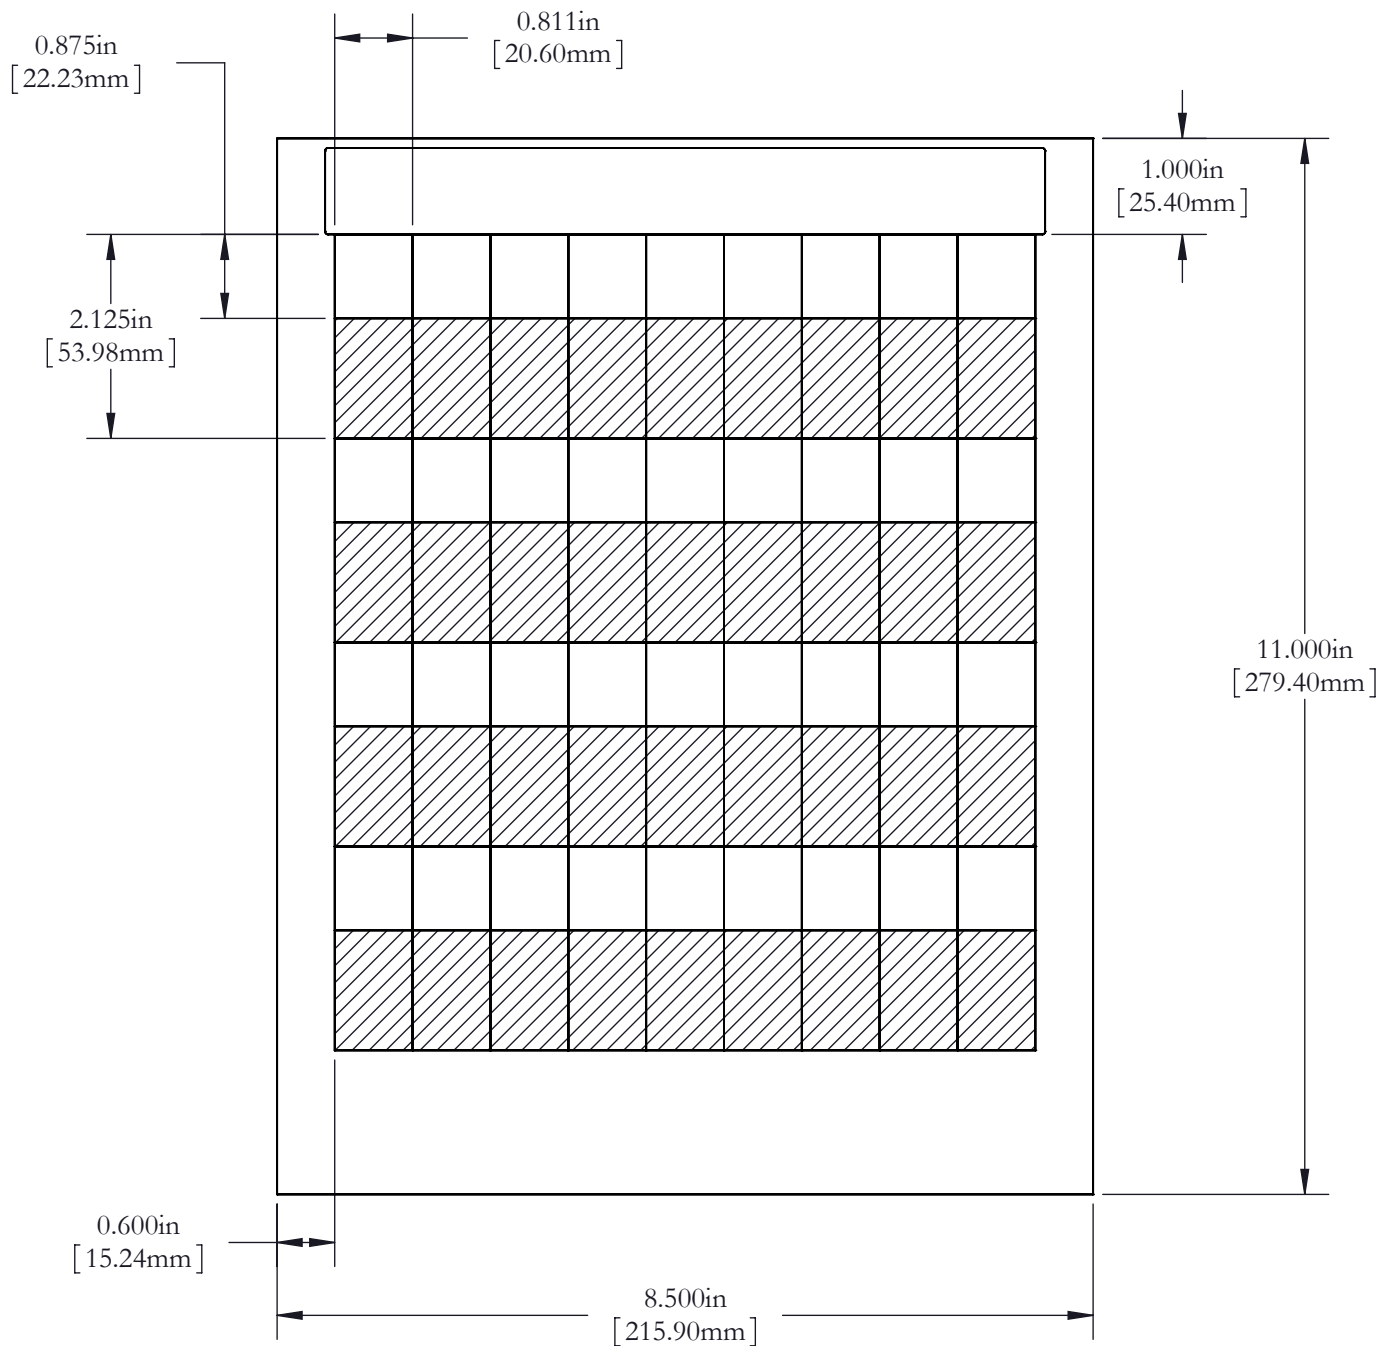

REVISIONS			
REV.	DESCRIPTION	DATE	APPROVED

 Clear

Cable Label Sheets

DIMENSIONS ARE IN INCHES
 TOLERANCES:
 FRACTIONAL ±1/32
 TWO PLACE DECIMAL ±0.01
 THREE PLACE DECIMAL ±0.005
 ANGLES: ±1°

LSL-82-602-999

Description:	Laser Printable Self Laminating Label			Width:	0.811	Left Margin:	0.60	PROPRIETARY AND CONFIDENTIAL THIS DESIGN IS THE PROPERTY OF ACCESSIBLE PRODUCTS CO. AND SHALL NOT BE USED OR REPRODUCED WITHOUT WRITTEN CONSENT.
Material:	602	Liner:	77 lb.	Height:	2.125	Top Margin:	1.00	
Min Diameter:	0.279	Max Diameter:	0.398	Write on Height:	0.875	Sheet Size:	8.5 x 11	
Date:	12/21/2009	Drawn By:	R. Henry	Horizontal Repeat:	0.811	Labels per Sheet:	36	
Dwg. Number:	LSL-82-602-999			Vertical Repeat:	2.125	Scale:	1:2	