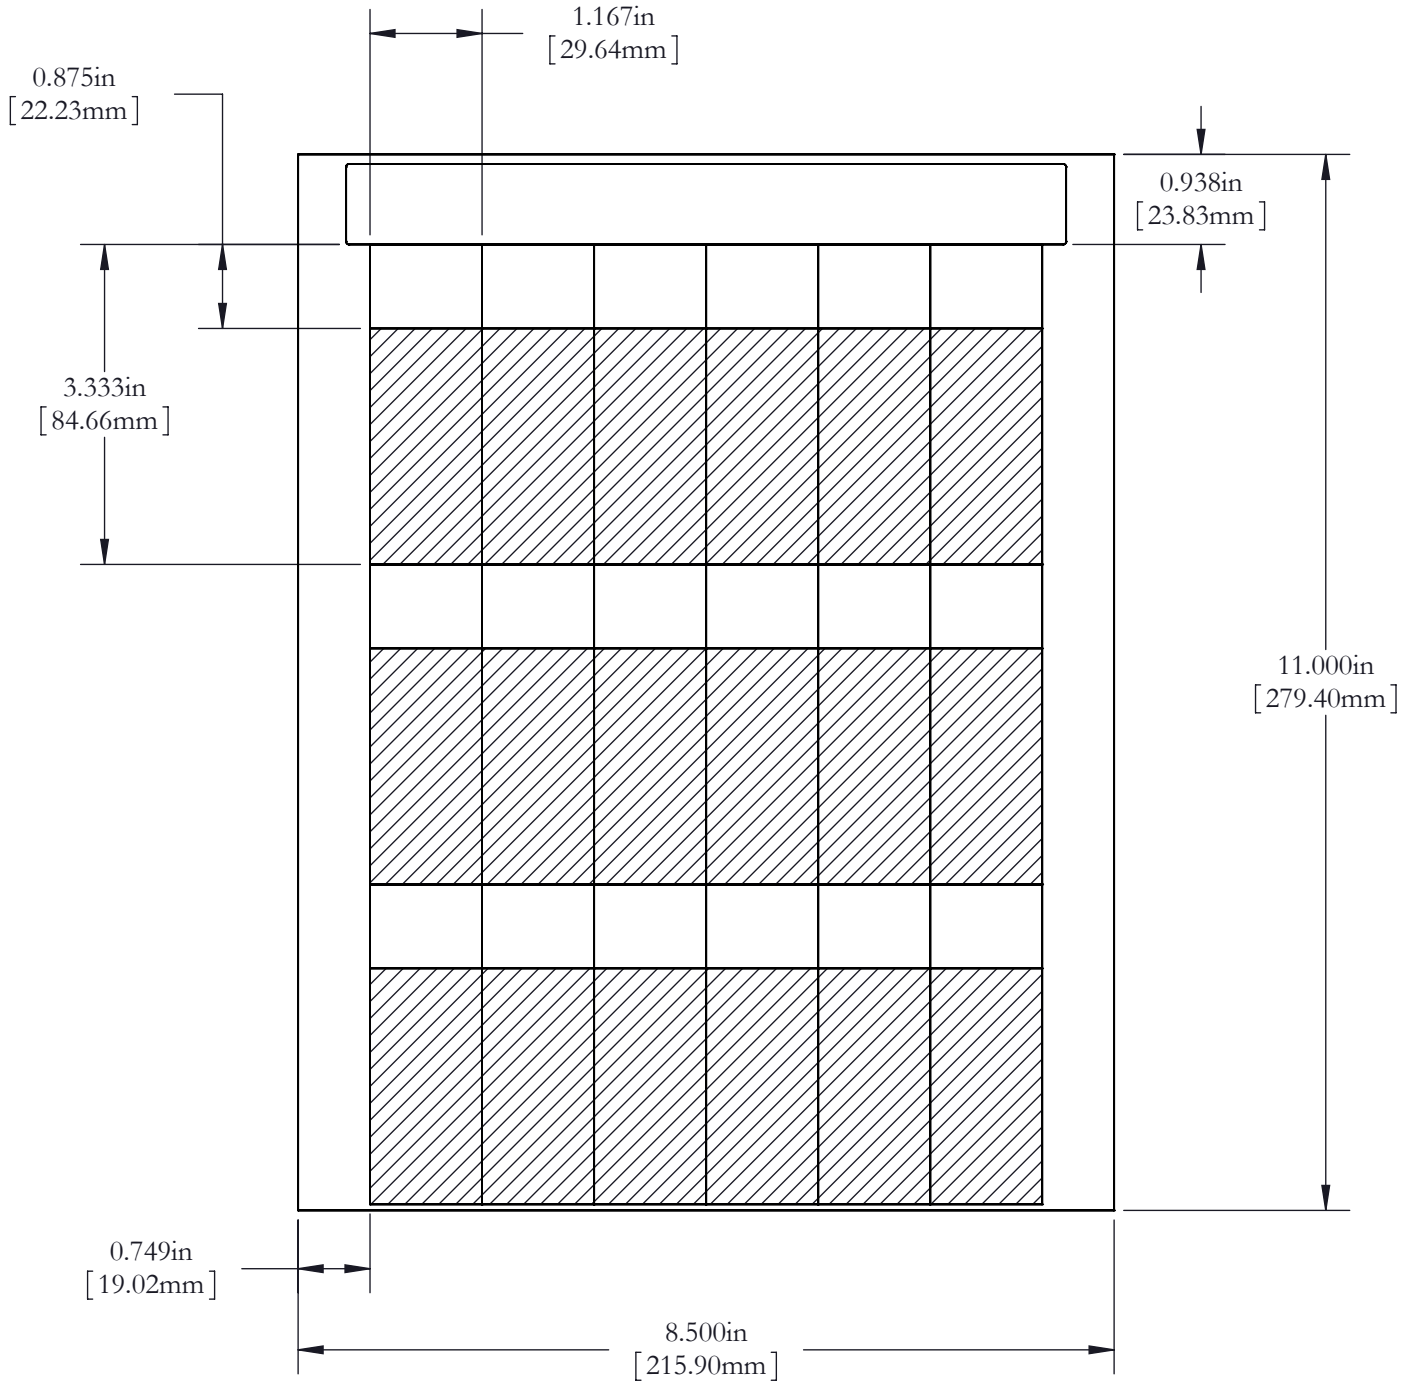

REVISIONS			
REV.	DESCRIPTION	DATE	APPROVED

 Clear

Cable Label Sheets

DIMENSIONS ARE IN INCHES
 TOLERANCES:
 FRACTIONAL $\pm 1/32$
 TWO PLACE DECIMAL ± 0.01
 THREE PLACE DECIMAL ± 0.005
 ANGLES: $\pm 1^\circ$

LSL-83-602-999

Description:	Laser Printable Self Laminating Label			Width:	1.167	Left Margin:	0.749	PROPRIETARY AND CONFIDENTIAL THIS DESIGN IS THE PROPERTY OF ACCESSIBLE PRODUCTS CO. AND SHALL NOT BE USED OR REPRODUCED WITHOUT WRITTEN CONSENT.
Material:	602	Liner:	77 lb.	Height:	3.333	Top Margin:	0.938	
Min Diameter:	0.279	Max Diameter:	0.782	Write on Height:	0.875	Sheet Size:	8.5 x 11	
Date:	12/21/2009	Drawn By:	R. Henry	Horizontal Repeat:	1.167	Labels per Sheet:	18	
Dwg. Number:	LSL-83-602-999			Vertical Repeat:	3.333	Scale:	1:2	